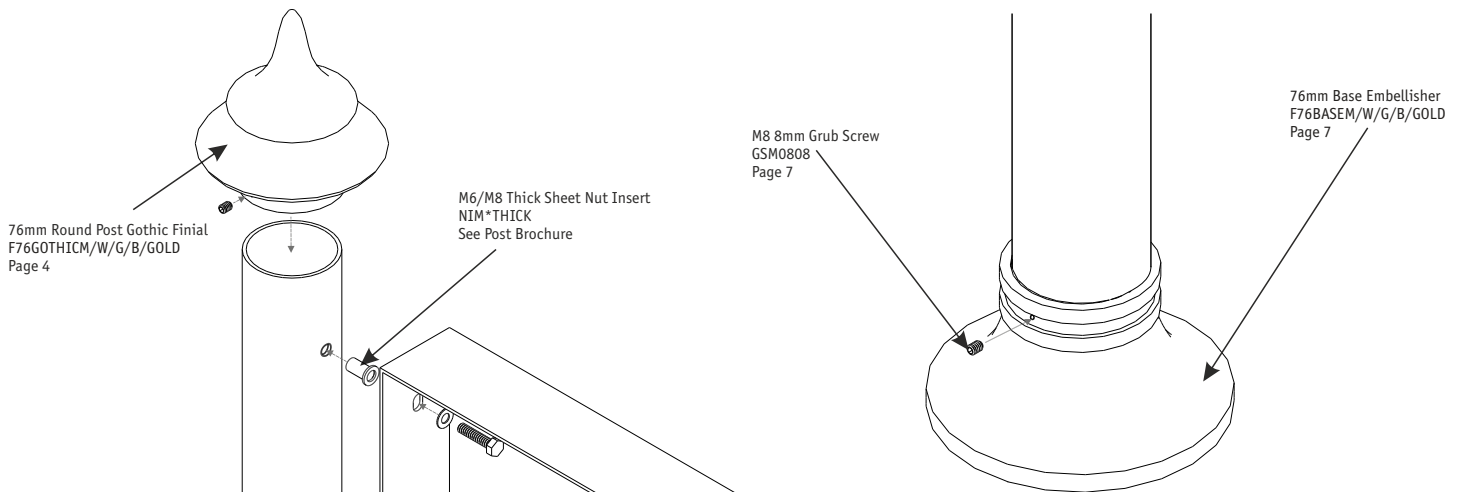

Comes Complete with
2x M8 10mm Grub Screw
GSM0810 (Page 7)

PRODUCT	INTERNAL/ EXTERNAL	CODE	MATERIAL	FINISH	SIZE	QTY	£	DISCOUNT RATES (PER ITEM)			
								QTY	£	QTY	£
114mm Round Ball Finial	External	F114M	CAST ALUMINIUM	Mill Finish	114mm Dia	1	25.12	10+	23.86	20+	21.35
		F114W		White		1	29.32	10+	27.85	20+	24.92
		F114G		Grey		1	29.32	10+	27.85	20+	24.92

Compatible with: 114mm Round Standard Post - 114mm Round Modular Post

Comes Complete with
2x M10 12mm Grub Screw
GSM1012 (Page 7)

PRODUCT	INTERNAL/ EXTERNAL	CODE	MATERIAL	FINISH	SIZE	QTY	£	DISCOUNT RATES (PER ITEM)			
								QTY	£	QTY	£
140mm Round Ball Finial	External	F140M	CAST ALUMINIUM	Mill Finish	140mm Dia	1	60.38	4+	57.36	8+	54.34
		F140W		White		1	64.30	4+	61.09	8+	57.87
		F140G		Grey		1	64.30	4+	61.09	8+	57.87

Compatible with: 140mm Round Standard Post

Comes Complete with
2x M10 12mm Grub Screw
GSM1012 (Page 7)

PRODUCT	INTERNAL/ EXTERNAL	CODE	MATERIAL	FINISH	SIZE	QTY	£	DISCOUNT RATES (PER ITEM)			
								QTY	£	QTY	£
168mm Round Ball Finial	External	F168M	CAST ALUMINIUM	Mill Finish	168mm Dia	1	95.23	4+	90.47	8+	85.70
		F168W		White		1	99.15	4+	94.19	8+	89.23
		F168G		Grey		1	99.15	4+	94.19	8+	89.23

Compatible with: 168mm Round Standard Post

CAST ALUMINIUM SIGNAGE SYSTEM