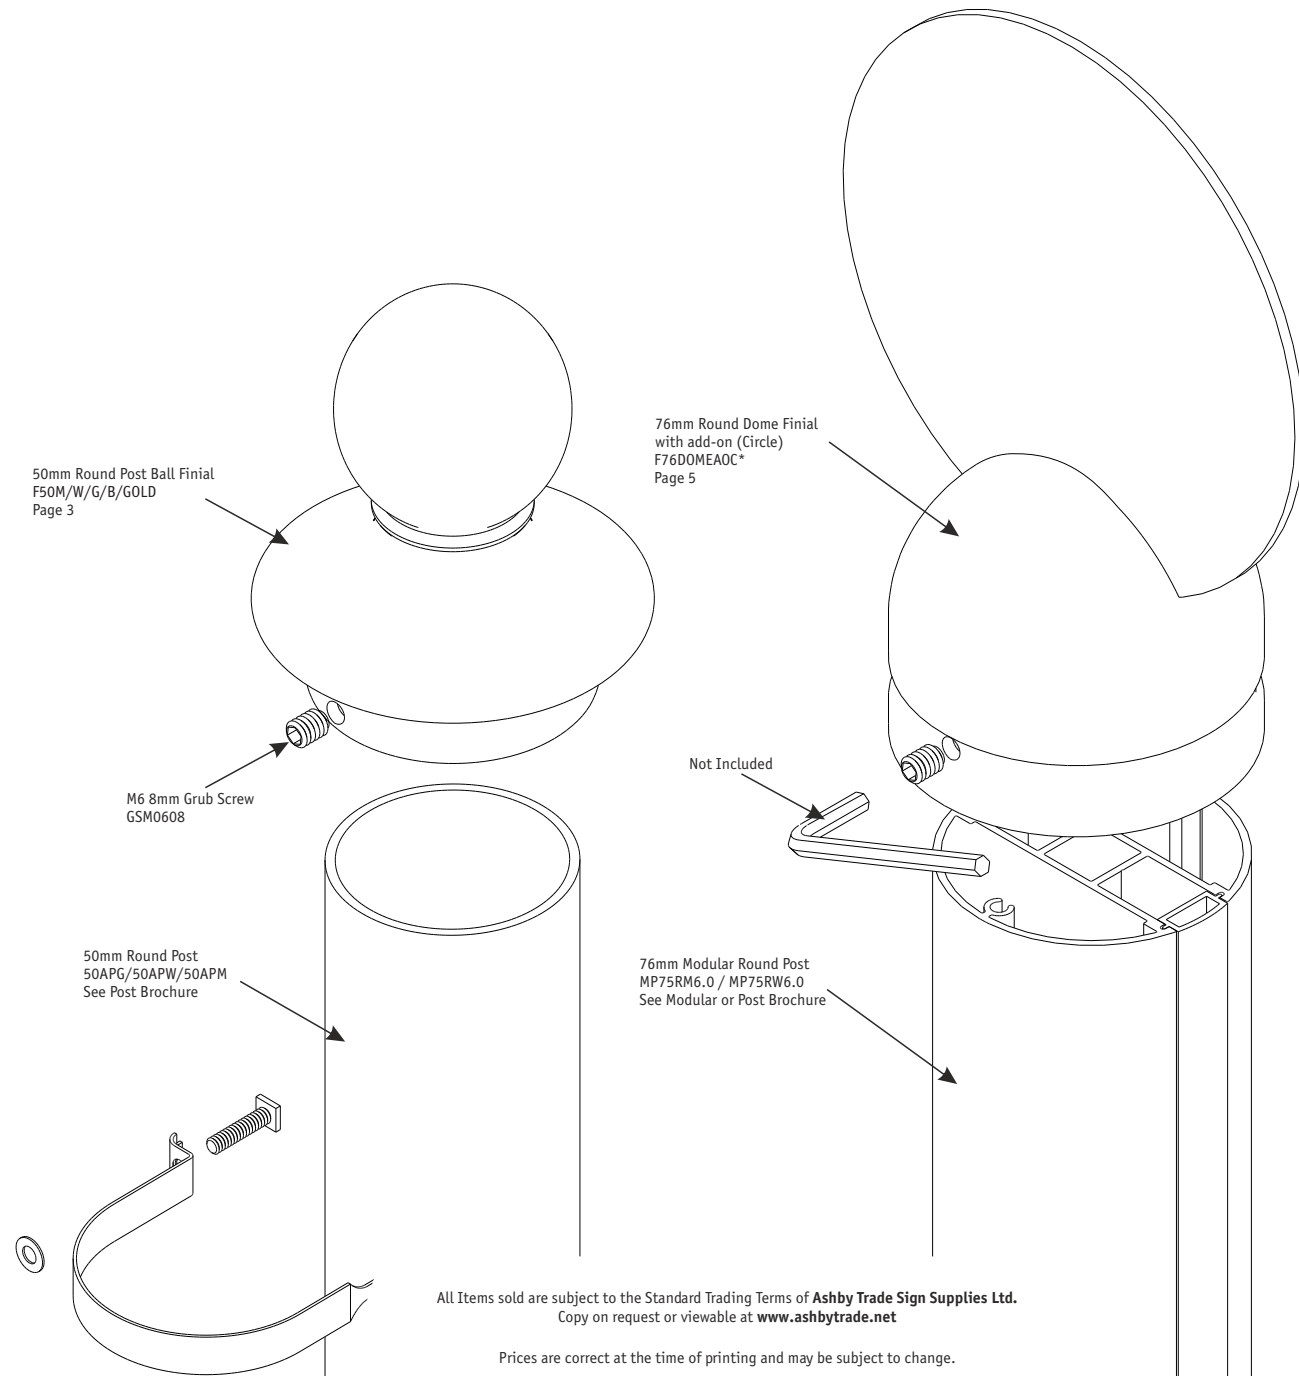

FINIALS

A finial is an element marking the top or end of an object, often formed to be a decorative feature. Our cast finials are designed to enhance the finish of any post mounted sign system and are manufactured to fit our 9 standard post diameters.

Available from stock in at least 5 different finishes, Finials are the easiest way to maximise profit on any sign sale.

All components are kept in stock and are available on a same working day despatch.

Please note that all prices are supplied in component form only, carriage charges and VAT have not been included.

Ashby Trade Sign Supplies is a manufacturer, designer and distributor of signage systems. Open longer for our customers' convenience, our products can be purchased either as components, partly finished or fully finished systems.

All Items sold are subject to the Standard Trading Terms of Ashby Trade Sign Supplies Ltd.
Copy on request or viewable at www.ashbytrade.net

Prices are correct at the time of printing and may be subject to change.

CAST ALUMINIUM SIGNAGE SYSTEM

www.ashbytrade.net
+44 (0) 118 981 5343

Paint References
RAL 9016 (Traffic White)
BS381C 693 (Aircraft Grey)
RAL 9005 (Jet Black)