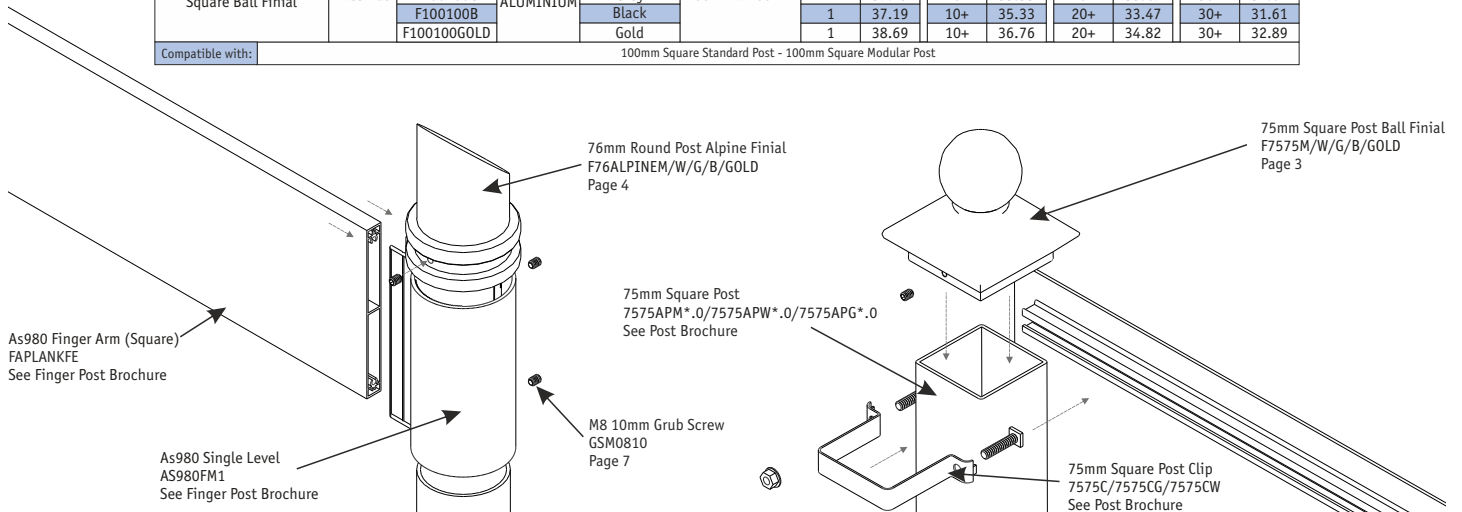

Comes Complete with
2x M8 10mm Grub Screw
GSM0810 (Page 7)

PRODUCT	INTERNAL / EXTERNAL	CODE	MATERIAL	FINISH	SIZE	QTY	£	DISCOUNT RATES (PER ITEM)					
								QTY	£	QTY	£		
89mm Round Ball Finial	External	F89M	CAST ALUMINIUM	Mill Finish	89mm Dia	1	20.50	10+	19.47	20+	18.45	30+	17.42
		F89W		White		1	24.70	10+	23.46	20+	22.23	30+	20.99
		F89G		Grey		1	24.70	10+	23.46	20+	22.23	30+	20.99
		F89B		Black		1	24.70	10+	23.46	20+	22.23	30+	20.99
		F89GOLD		Gold		1	26.20	10+	24.89	20+	23.58	30+	22.27

Compatible with: 89mm Round Standard Post

Comes Complete with
2x M8 10mm Grub Screw
GSM0810 (Page 7)

PRODUCT	INTERNAL / EXTERNAL	CODE	MATERIAL	FINISH	SIZE	QTY	£	DISCOUNT RATES (PER ITEM)					
								QTY	£	QTY	£		
100mm Square Ball Finial	External	F100100M	CAST ALUMINIUM	Mill Finish	100mm x 100mm	1	32.99	10+	31.34	20+	29.69	30+	28.04
		F100100W		White		1	37.19	10+	35.33	20+	33.47	30+	31.61
		F100100G		Grey		1	37.19	10+	35.33	20+	33.47	30+	31.61
		F100100B		Black		1	37.19	10+	35.33	20+	33.47	30+	31.61
		F100100GOLD		Gold		1	38.69	10+	36.76	20+	34.82	30+	32.89

Compatible with: 100mm Square Standard Post - 100mm Square Modular Post

CAST ALUMINIUM SIGNAGE SYSTEM