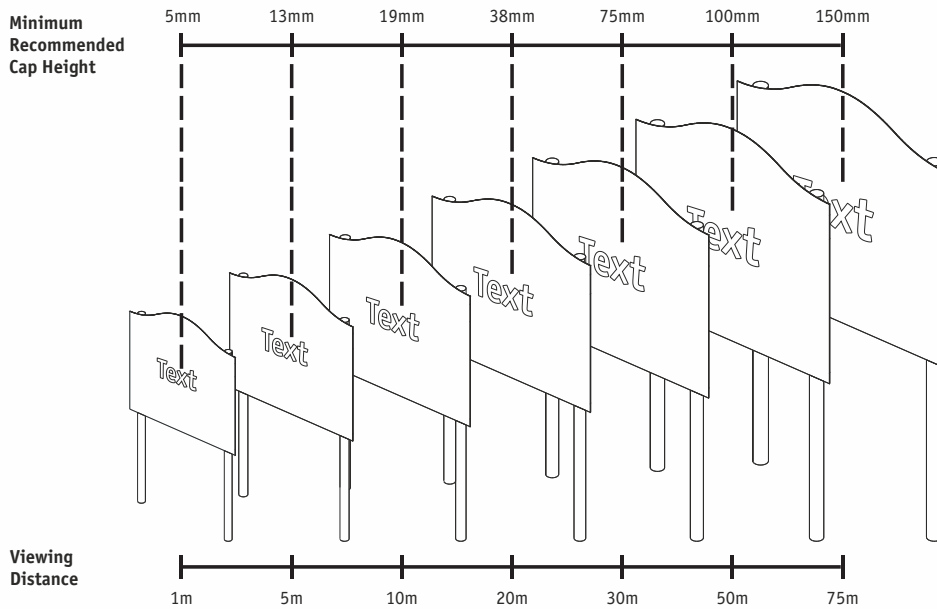

Viewing Distances

This should be used as a guide as this can vary with text styles, colours and contrasts.

Ashby Trade Sign Supplies Ltd

Unit 1

Hatch Industrial Park

Basingstoke

RG24 7NG

Registered in England No. 1439528

Tel: 0118 981 5343

sales@ashbytrade.co.uk

www.ashbytrade.net

Registered Office: As Above