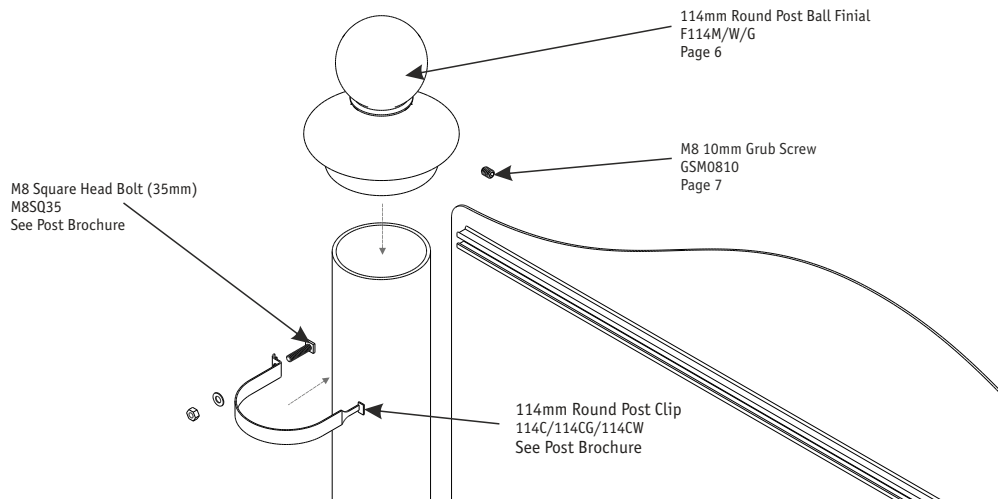

Comes Complete with
2x M8 10mm Grub Screw
GSM0810 (Page 7)

PRODUCT	INTERNAL / EXTERNAL	CODE	MATERIAL	FINISH	SIZE	QTY	£	DISCOUNT RATES (PER ITEM)					
								QTY	£	QTY	£	QTY	£
76mm Round Gothic Finial	External	F76GOTHICM	CAST ALUMINIUM	Mill Finish	76mm Dia	1	20.53	10+	19.50	20+	18.47	30+	17.45
		F76GOTHICW		White		1	24.77	10+	23.53	20+	22.29	30+	21.06
		F76GOTHICG		Grey		1	24.77	10+	23.53	20+	22.29	30+	21.06
		F76GOTHICB		Black		1	24.77	10+	23.53	20+	22.29	30+	21.06
		F76GOTHICGOLD		Gold		1	26.27	10+	24.96	20+	23.64	30+	22.33

Compatible with: 76mm Round Standard Post - 76mm Round Post with Screw Ports - 76mm Round Modular Post

Comes Complete with
2x M8 8mm Grub Screw
GSM0808 (Page 7)

PRODUCT	INTERNAL / EXTERNAL	CODE	MATERIAL	FINISH	SIZE	QTY	£	DISCOUNT RATES (PER ITEM)					
								QTY	£	QTY	£	QTY	£
76mm Round Dome Finial	External	F76DOMEM	CAST ALUMINIUM	Mill Finish	76mm Dia	1	15.35	10+	14.58	20+	13.82	30+	13.05
		F76DOMEW		White		1	19.55	10+	18.57	20+	17.60	30+	16.62
		F76DOMEG		Grey		1	19.55	10+	18.57	20+	17.60	30+	16.62
		F76DOMEW		Black		1	19.55	10+	18.57	20+	17.60	30+	16.62
		F76DOMEW		Gold		1	21.05	10+	20.00	20+	18.95	30+	17.89

Compatible with: 76mm Round Standard Post - 76mm Round Post with Screw Ports - 76mm Round Modular Post

CAST ALUMINIUM SIGNAGE SYSTEM