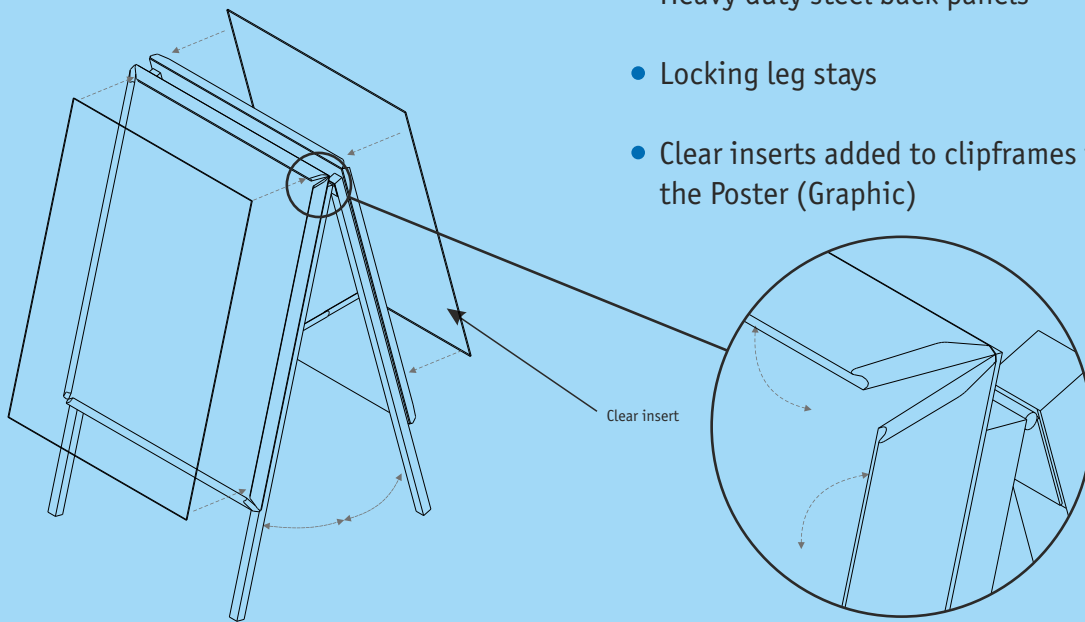

## Clipframe A-Board

- Strong Aluminium and Steel construction providing great stability.
- Can be folded away for easy storage at closing time.
- Frame uses a open and close snap system for quick and easy poster change.
- Comes in Anodised and large range Powder coated colours.
- 32mm extruded aluminium frame
- Heavy duty steel back panels
- Locking leg stays
- Clear inserts added to clipframes to protect the Poster (Graphic)

	594mm x 420mm A2	762mm x 508mm 30x20	840mm x 594mm A1	1016mm x 762mm 40x30	1188mm x 840mm A0
Graphic Size (mm)	594mm x 420mm	762mm x 508mm	840mm x 594mm	1016mm x 762mm	1188mm x 840mm
Visible Size (mm)	574mm x 400mm	742mm x 588mm	820mm x 574mm	996mm x 742mm	1168mm x 820mm
External Size (mm)	H880mm x W464mm x D70mm	H1060mm x W552mm x D70mm	H1135mm x W638mm x D70mm	H1315mm x W806mm x D70mm	H1480mm x W884mm x D70mm
Gross Weight (kg)	8.0 Kg	11.0 Kg	12.4 Kg	15.9 Kg	16.2 Kg