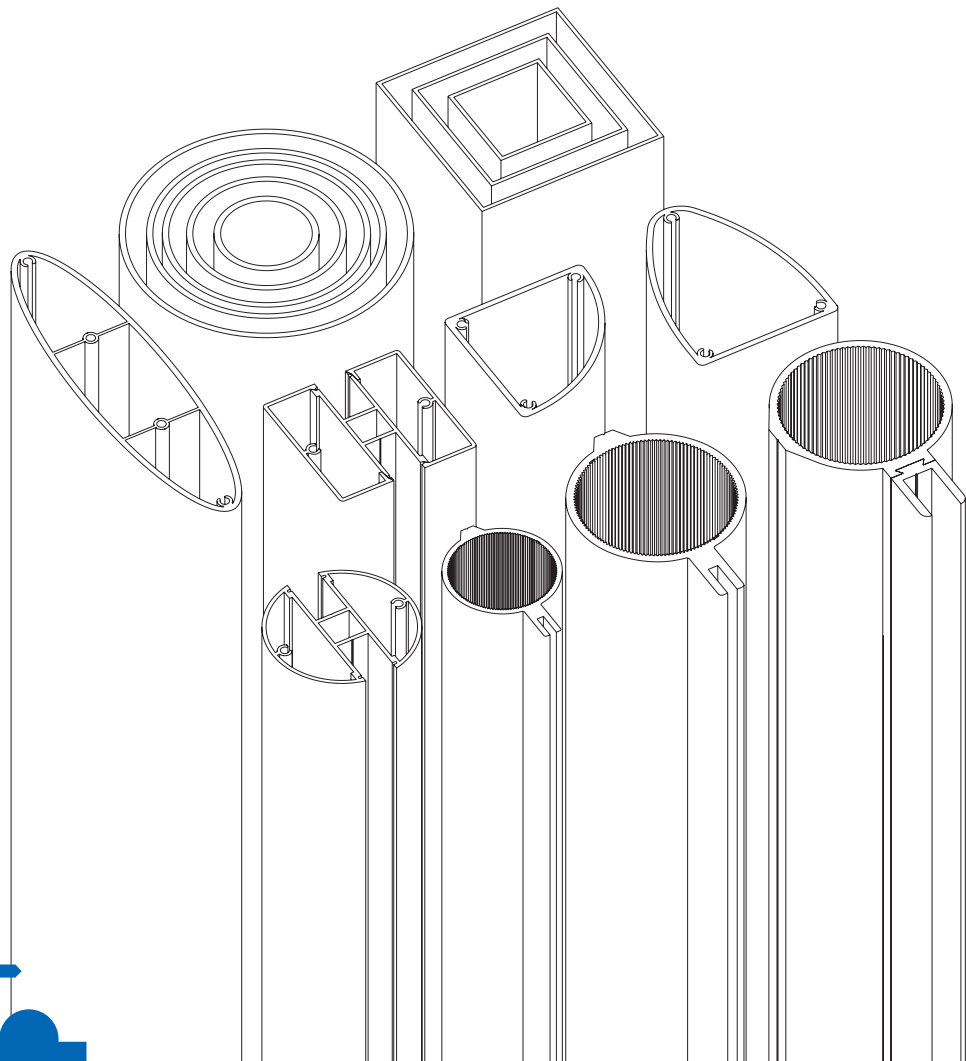

Ashby Post Extrusions

Round Post

Available in:
50mm, 76mm, 89mm,
114mm, 140mm diameters

AS500 Extrusion

50mm post sleeve

Square Post

Available in:
50mm x 50mm, 75mm x
75mm, 100mm x 100mm

AS760 Post

76mm post sleeve

Quadrant Post

75mm x 75mm Post
Extrusion

Round Modular Post

75mm diameter Post
Extrusion

Cathedral Post

75mm x 100mm Post
Extrusion

Round Modular Post

75mm x 75mm Post
Extrusion

Ellipse Post

40mm x 165mm Post
Extrusion

Tel: 0118 981 5343

8:00am - 7:00pm, Monday to Friday

sales@ashbytrade.co.uk

www.ashbytrade.net